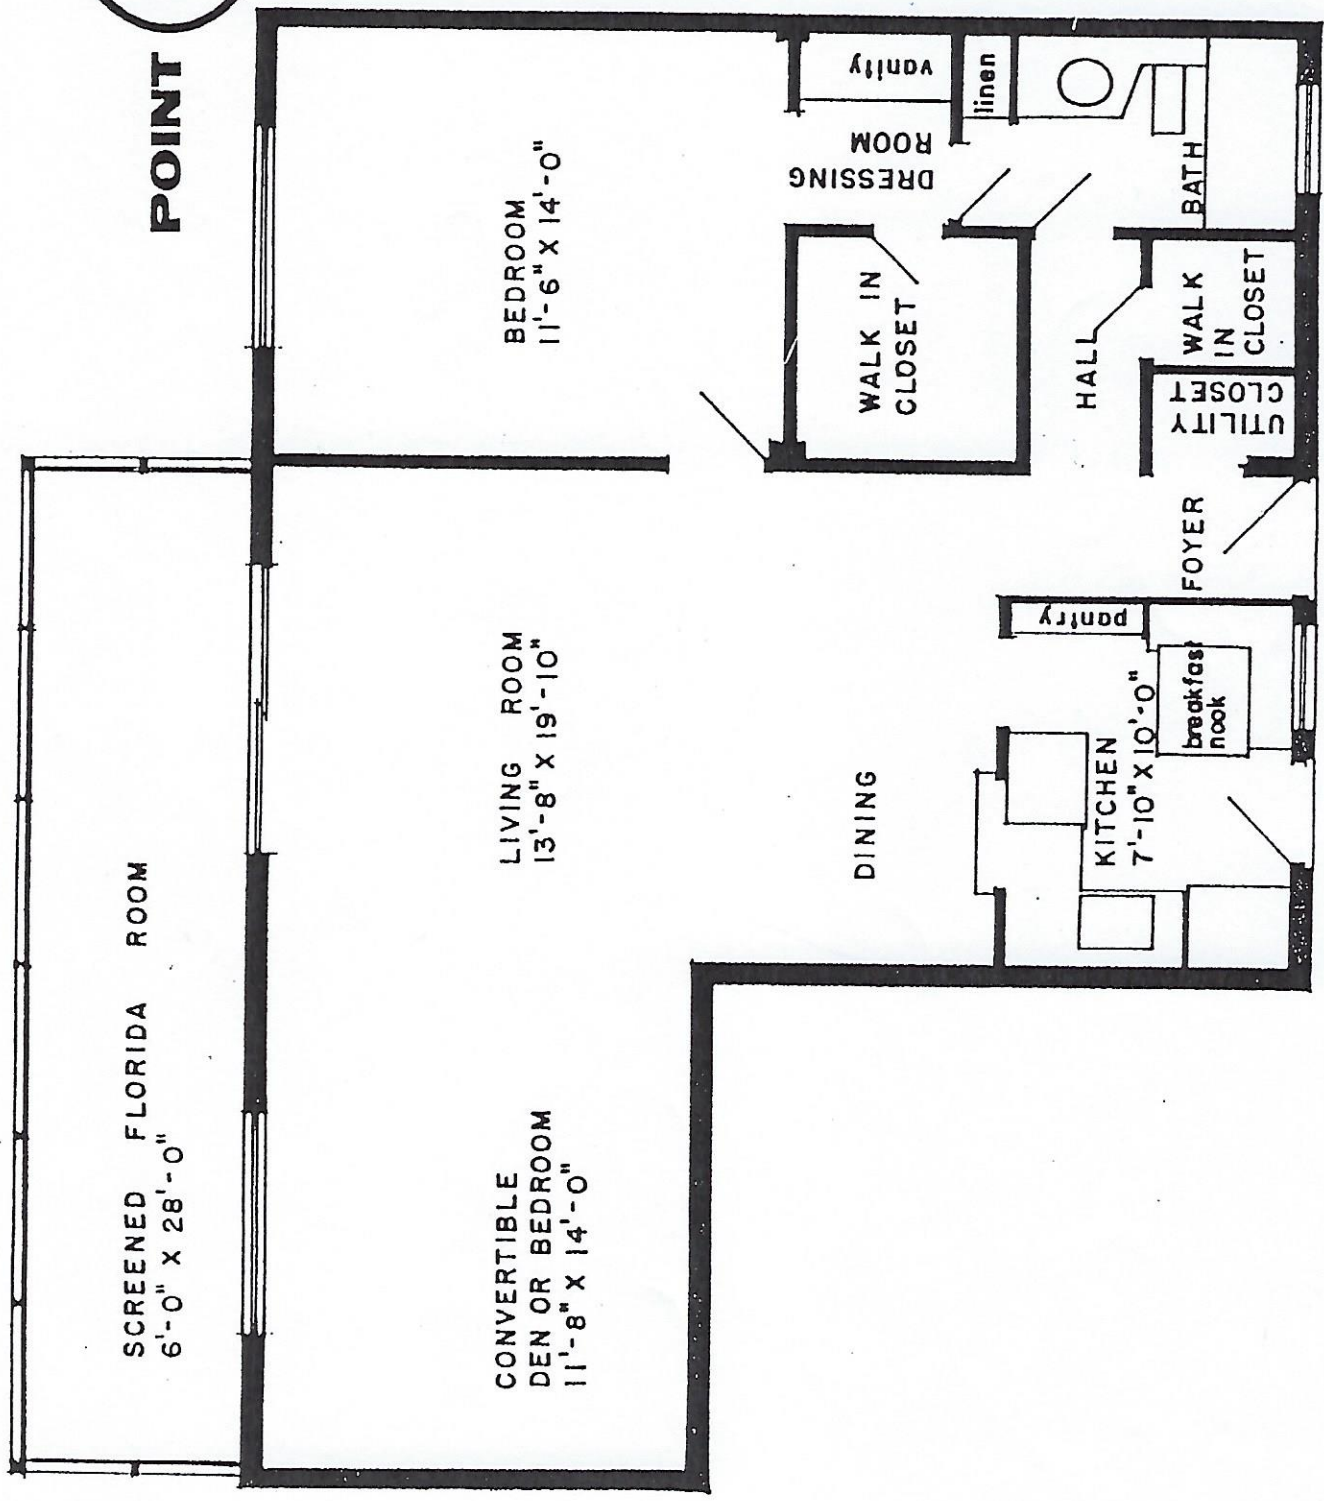

EAST

POINT

SCREENED FLORIDA ROOM
6'-0" X 28'-0"

CONVERTIBLE
DEN OR BEDROOM
11'-8" X 14'-0"

LIVING ROOM
13'-8" X 19'-10"

BEDROOM
11'-6" X 14'-0"

DINING

KITCHEN
7'-10" X 10'-0"

breakfast
nook

pantry

FOYER

UTILITY
CLOSET

WALK
IN
CLOSET

HALL

WALK IN
CLOSET

DRESSING
ROOM

linen

vanity

BATH

WALKWAY

TYPICAL 1 BEDROOM 1 BATH CONVERTIBLE